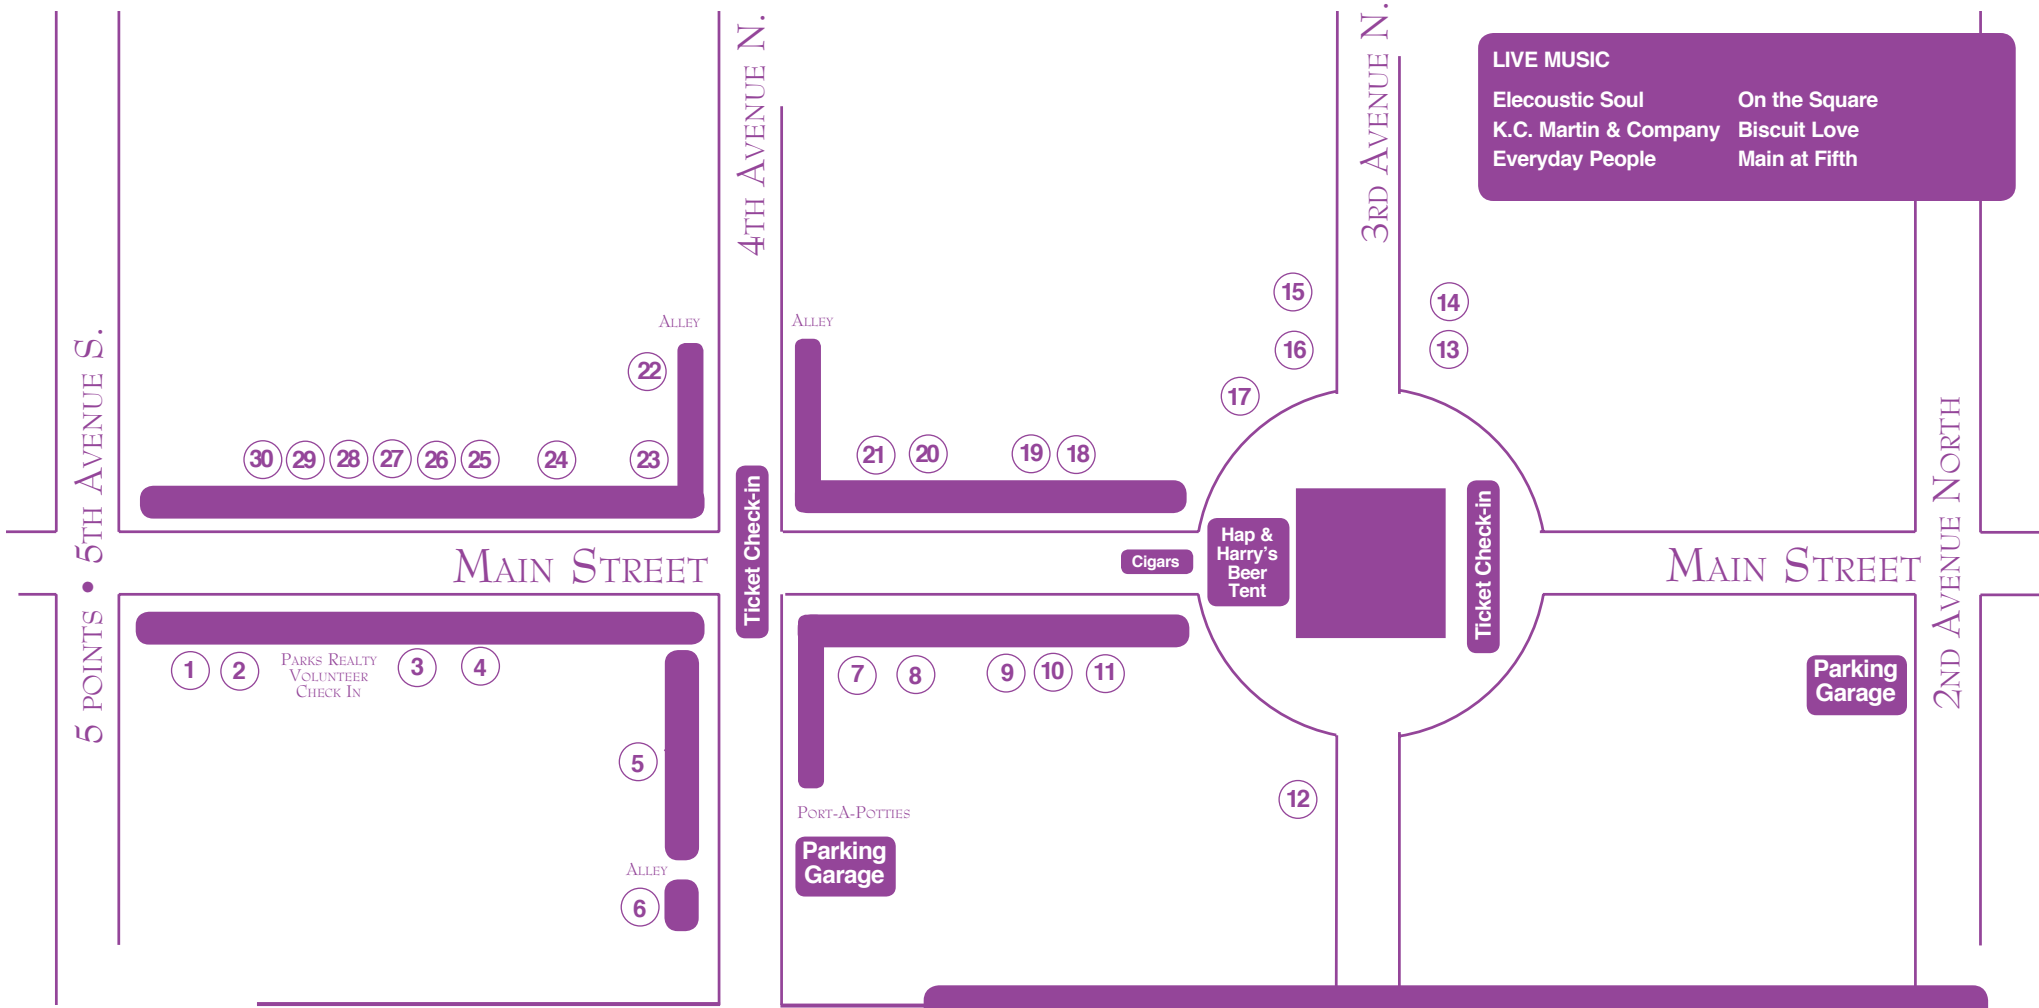

ENJOY YOUR JOURNEY AS YOU "WINE DOWN MAIN STREET"

- | WINE TASTING STATIONS | | |
|--------------------------------|-------------------------------|-----------------------------|
| 1 Finnleys | 11 Johnnie Q | 22 Harlin Meyerhoff |
| 2 Binks Outfitters | 12 Biscuit Love (VIP STATION) | 23 Emmaline Boutique |
| 3 Mimi and Dottie | 13 boutiqueMMM | 24 Walton's Antique Jewelry |
| 4 Kilwin's Franklin | 14 Shuff's Music | 25 Jondie |
| 5 Merridees Breadbasket | 15 The Shop Around the Corner | 26 Avec Moi |
| 6 Puryear, Newman & Morton Law | 16 Jack Yacoubian Jewelers | 27 Rare Prints Gallery |
| 7 The Registry | 17 Twine Graphics | 28 Dion's South |
| 8 White's Mercantile | 18 Savory Spice Shop | 29 Yarrow Acres |
| 9 Ecco Salon | 19 Imago Dei | 30 Vue Optique |
| 10 Rock Paper Scissors | 20 Tin Cottage | |
| | 21 The Cellar on Main | |